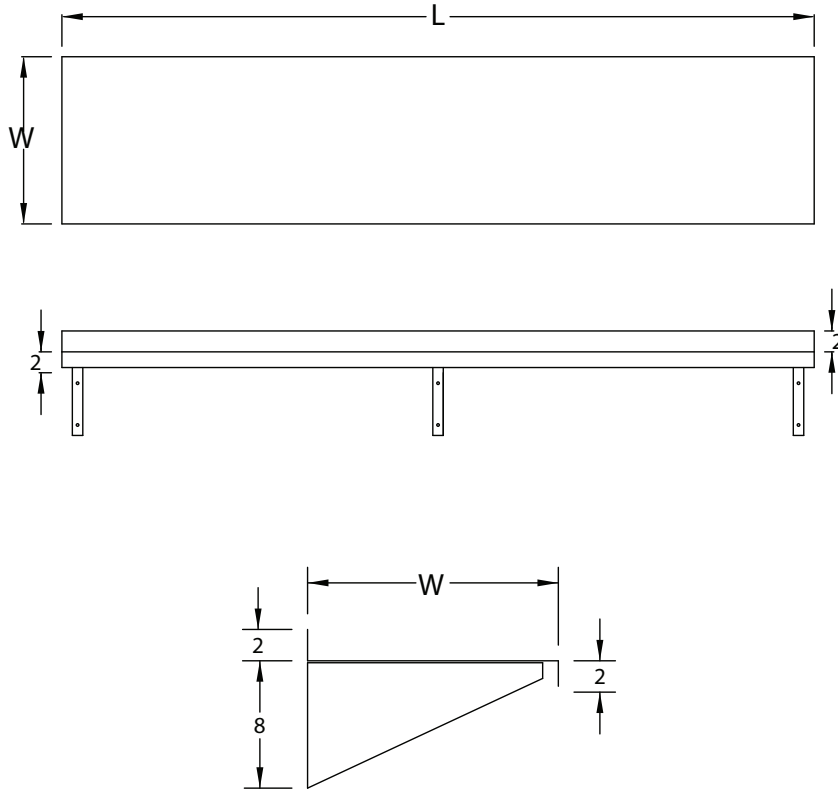

WALL SHELVES

WALL MOUNTED SHELVING

Item #:

Qty #:

Model #:

Project #:

WALL MOUNTED SHELVING:

Take advantage of wasted wall space with RJ Fabricator's stainless steel wall shelving. Our 18 gauge stainless steel shelves feature all welded construction with all corners ground smooth and polished. This makes the shelves both durable and sanitary. The number of brackets supplied increases in direct proportion to the length of the shelf in order to assure proper support. The wall shelves are available in 12", 14", 16", 18" widths, and in a number of standard lengths from 36" to 120".

DIMENSIONS & SPECIFICATIONS

DIMENSIONS ARE TYPICAL (TOL. +/- 1/2")

12" AND 14" WIDTHS				16" AND 18" WIDTHS			
MODEL	W	L	BRACKETS	MODEL	W	L	BRACKETS
RJ-WS-12-3	12"	3'	2	RJ-WS-16-3	16"	3'	2
RJ-WS-12-4	12"	4'	2	RJ-WS-16-4	16"	4'	2
RJ-WS-12-5	12"	5'	2	RJ-WS-16-5	16"	5'	2
RJ-WS-12-6	12"	6'	2	RJ-WS-16-6	16"	6'	2
RJ-WS-12-7	12"	7'	3	RJ-WS-16-7	16"	7'	3
RJ-WS-12-8	12"	8'	3	RJ-WS-16-8	16"	8'	3
RJ-WS-12-9	12"	9'	3	RJ-WS-16-9	16"	9'	3
RJ-WS-12-10	12"	10'	4	RJ-WS-16-10	16"	10'	4
RJ-WS-14-3	14"	3'	2	RJ-WS-18-3	18"	3'	2
RJ-WS-14-4	14"	4'	2	RJ-WS-18-4	18"	4'	2
RJ-WS-14-5	14"	5'	2	RJ-WS-18-5	18"	5'	2
RJ-WS-14-6	14"	6'	2	RJ-WS-18-6	18"	6'	2
RJ-WS-14-7	14"	7'	3	RJ-WS-18-7	18"	7'	3
RJ-WS-14-8	14"	8'	3	RJ-WS-18-8	18"	8'	3
RJ-WS-14-9	14"	9'	3	RJ-WS-18-9	18"	9'	3
RJ-WS-14-10	14"	10'	4	RJ-WS-18-10	18"	10'	4