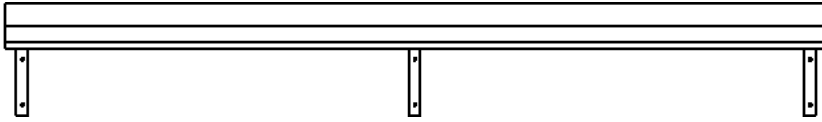

WALL SHELVES

WALL MOUNTED SHELVING

Item #:

Qty #:

Model #:

Project #:

WALL MOUNTED SHELVING:

Take advantage of wasted wall space with RJ Fabricator's stainless steel wall shelving. Our 18 gauge stainless steel shelves feature all welded construction with all corners ground smooth and polished. This makes the shelves both durable and sanitary. The number of brackets supplied increases in direct proportion to the length of the shelf in order to assure proper support. The wall shelves are available in 12", 14", 16", 18" widths, and in a number of standard lengths from 36" to 120".

DIMENSIONS		WALL MOUNTED SHELVING	
WIDTH	LENGTH	MODEL	WT.
12"	3FT	RJ-WS-12-3	12
	4FT	RJ-WS-12-4	15
	5FT	RJ-WS-12-5	18
	6FT	RJ-WS-12-6	21
	7FT	RJ-WS-12-7	24
	8FT	RJ-WS-12-8	27
	9FT	RJ-WS-12-9	30
	10FT	RJ-WS-12-10	33
14"	3FT	RJ-WS-14-3	15
	4FT	RJ-WS-14-4	19
	5FT	RJ-WS-14-5	23
	6FT	RJ-WS-14-6	27
	7FT	RJ-WS-14-7	31
	8FT	RJ-WS-14-8	35
	9FT	RJ-WS-14-9	39
	10FT	RJ-WS-14-10	43
16"	3FT	RJ-WS-16-3	17
	4FT	RJ-WS-16-4	21
	5FT	RJ-WS-16-5	25
	6FT	RJ-WS-16-6	29
	7FT	RJ-WS-16-7	33
	8FT	RJ-WS-16-8	37
	9FT	RJ-WS-16-9	41
	10FT	RJ-WS-16-10	45
18"	3FT	RJ-WS-18-3	18
	4FT	RJ-WS-18-4	22
	5FT	RJ-WS-18-5	26
	6FT	RJ-WS-18-6	30
	7FT	RJ-WS-18-7	34
	8FT	RJ-WS-18-8	38
	9FT	RJ-WS-18-9	42
	10FT	RJ-WS-18-10	46